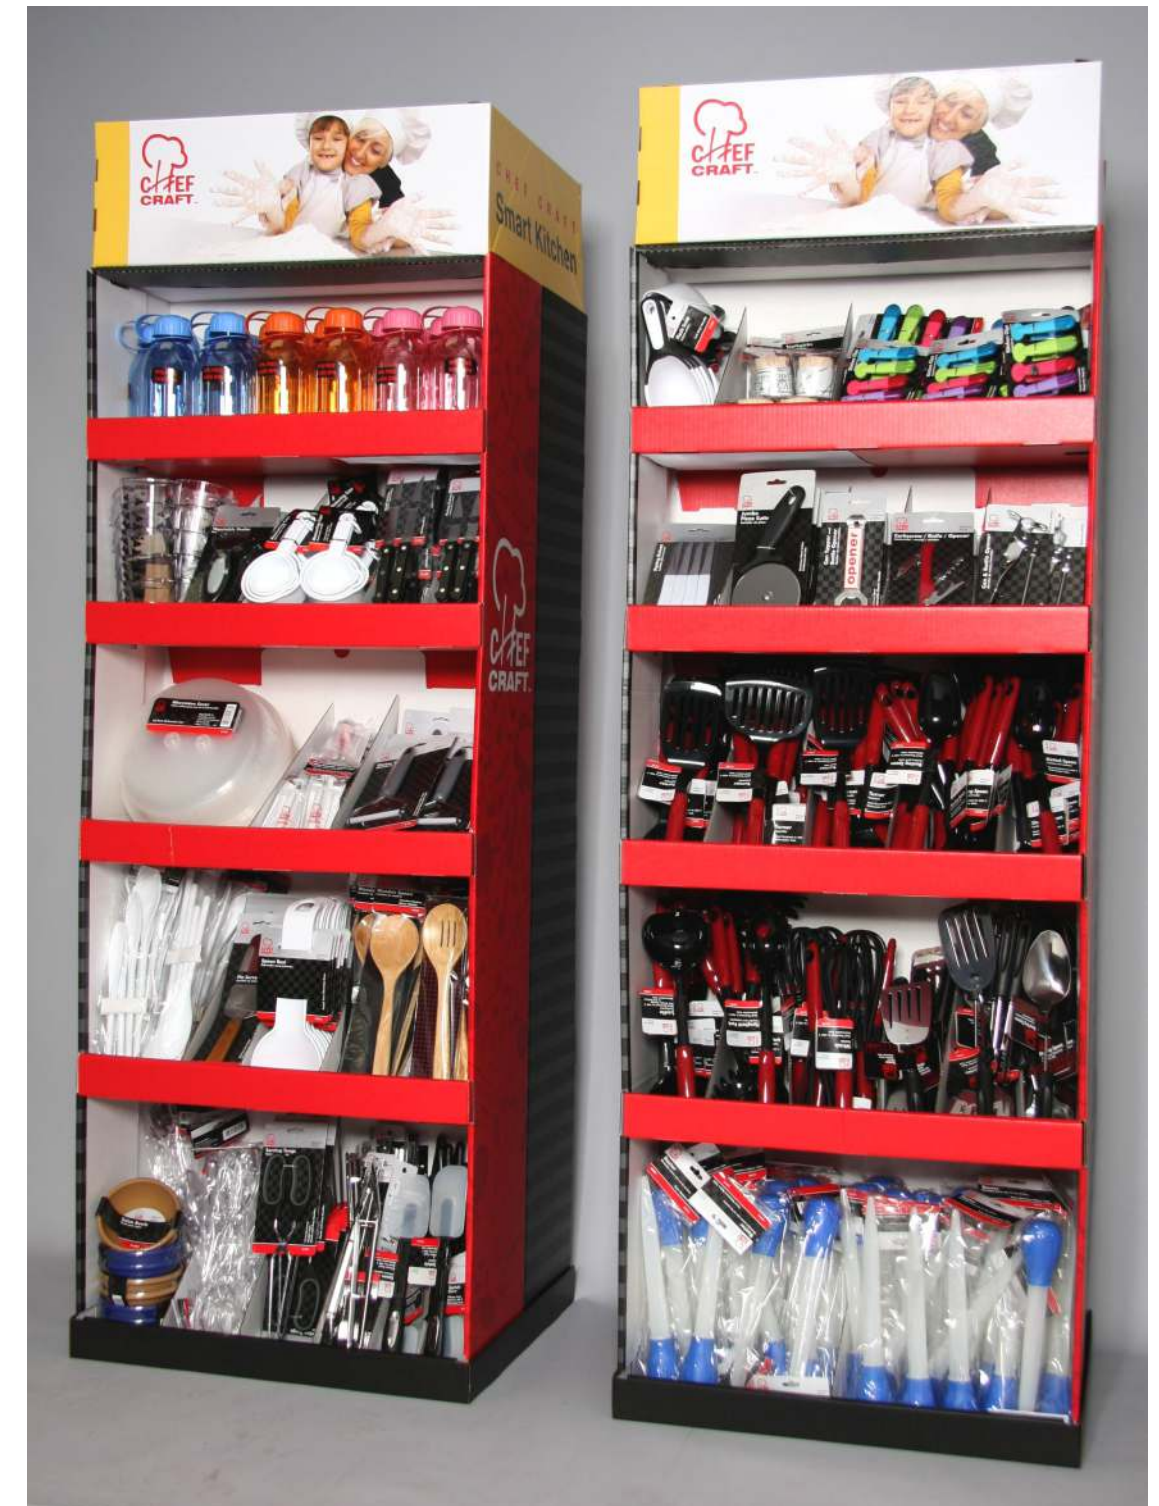

Tray	P/N	Description	Qty	UPC
Tray I con't				
	15410	Pancake Turner Promo Chrome Blk	12	0 854551154102
	15408	Handy Turner Promo Chrome Blk	12	0 854551154089
	15430	Basting Spoon Promo Chrome Blk	12	0 854551154300
Tray J				
	20473	Baster Nylon Tube Blue Bulb	48	0 854551204739

70519-Fall Quarter Pallet

525 pc. 40 Sku Assortment

Purchase any 2 Quarter Pallets for Free Shipping

Weight: 120#

Tray	P/N	Description	Qty	UPC
Tray A				
	21570	Plastic Water Bottle - 28 oz.	18	0 85455 21570 4
Tray B				
	20789	Measuring Cup - 1 Cup	12	0 85455 20789 1
	21310	Vegetable Peeler, Transverse	9	0 85455 21310 6
	20920	Measuring Cups - White 4pc.	9	0 85455 20920 8
	21132	Steak Knives ABS Handle- 2pc.	12	0 85455 21132 4
	21131	Paring Knives ABS Handle - 2pc.	12	0 85455 21131 7
Tray C				
	21568	Microwave Cover	12	0 85455 21568 1
	21345	Marinade Injector	12	0 85455 21345 8
	20780	Cheese Slicer	9	0 85455 20780 8
Tray D				
	20769	Poly Spoons, White 4pc.	12	0 85455 20769 3
	20993	Pie Server SS Wood Handle	12	0 85455 20993 2
	20768	Spoon Rest, White Plastic	12	0 85455 20768 6
	20995	Wooden Spoon Solid	12	0 85455 20995 6
	20996	Wooden Spoon Slotted	12	0 85455 20996 3
Tray E				
	21684	Salsa Bowl, 2 colors	12	0 85455 21684 8
	20353	Tongs Salad Clear Plastic	12	0 85455 20353 4
	21591	12" Tongs, Straight	12	0 85455 21591 9
	20240	Tongs SS 12"	12	0 85455 20240 7
	21214	Silicon Spatula	12	0 85455 21214 7
	21215	Silicon Spoon Spatula	9	0 85455 21215 4