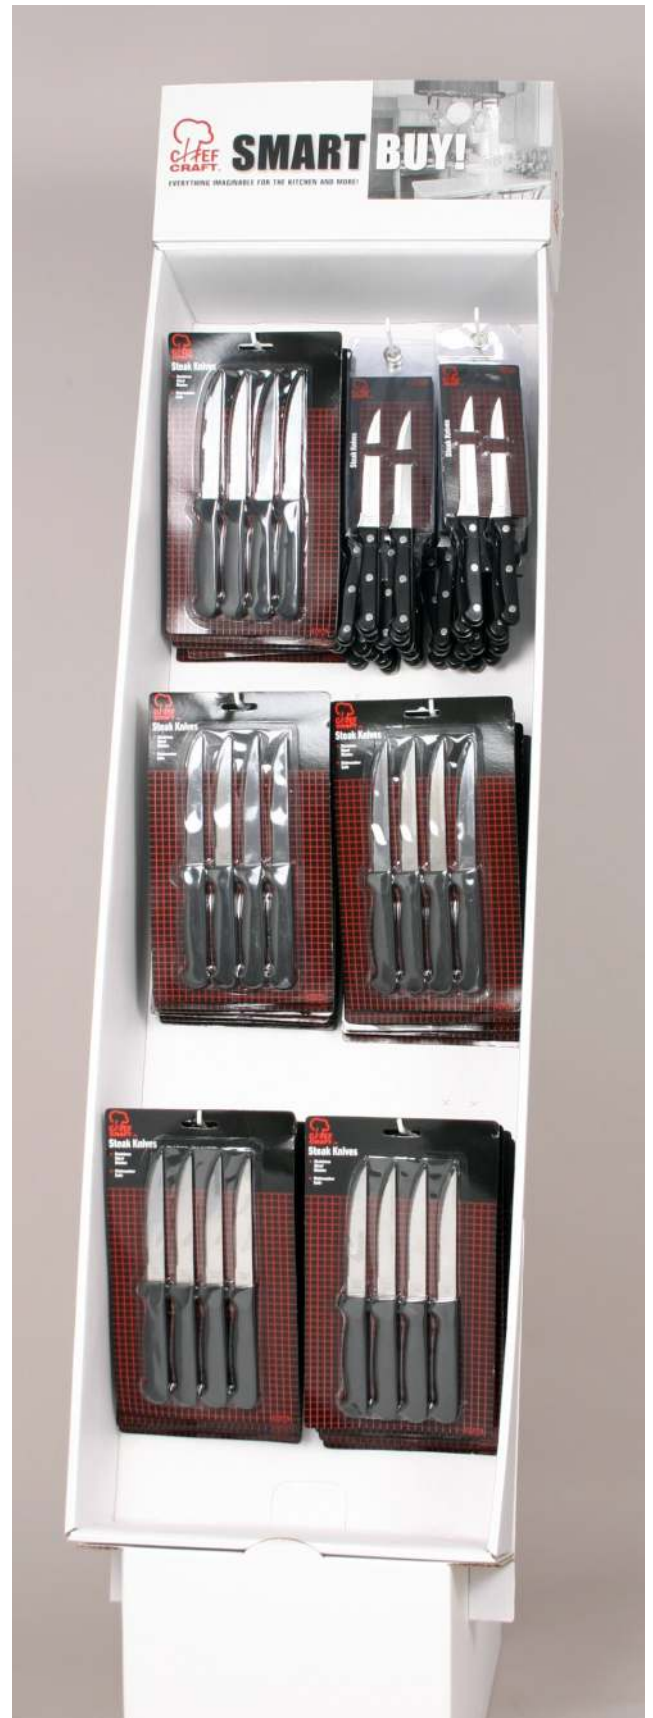

Steak Knife Display

70808

20979 Steak Knives, 4pc. 72pc.
21132 Steak Knives, 2pc. 36pc.

Pieces 108

Shipping and Base Included
Weight: 41 #
Dimensions: 45in.x 13.25in.x 15in.
Cubes:5.17 cu.ft.

Chef Craft Corp.