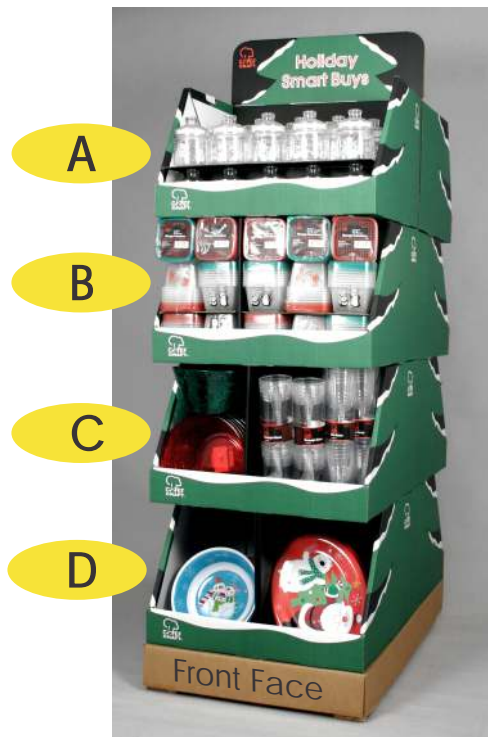

70802

Shipping included
Weight: 204#

11/16/2010

PO Box 370
Pewaukee, WI 53072-0370

Phone: (800) 628-3794
Fax: (800) 416-7448

E-mail: orders@chefcraft.com
Web Site: www.chefcraft.com

21499 Square Containers, as Shown
21498 Same as 21499 but
Round Containers