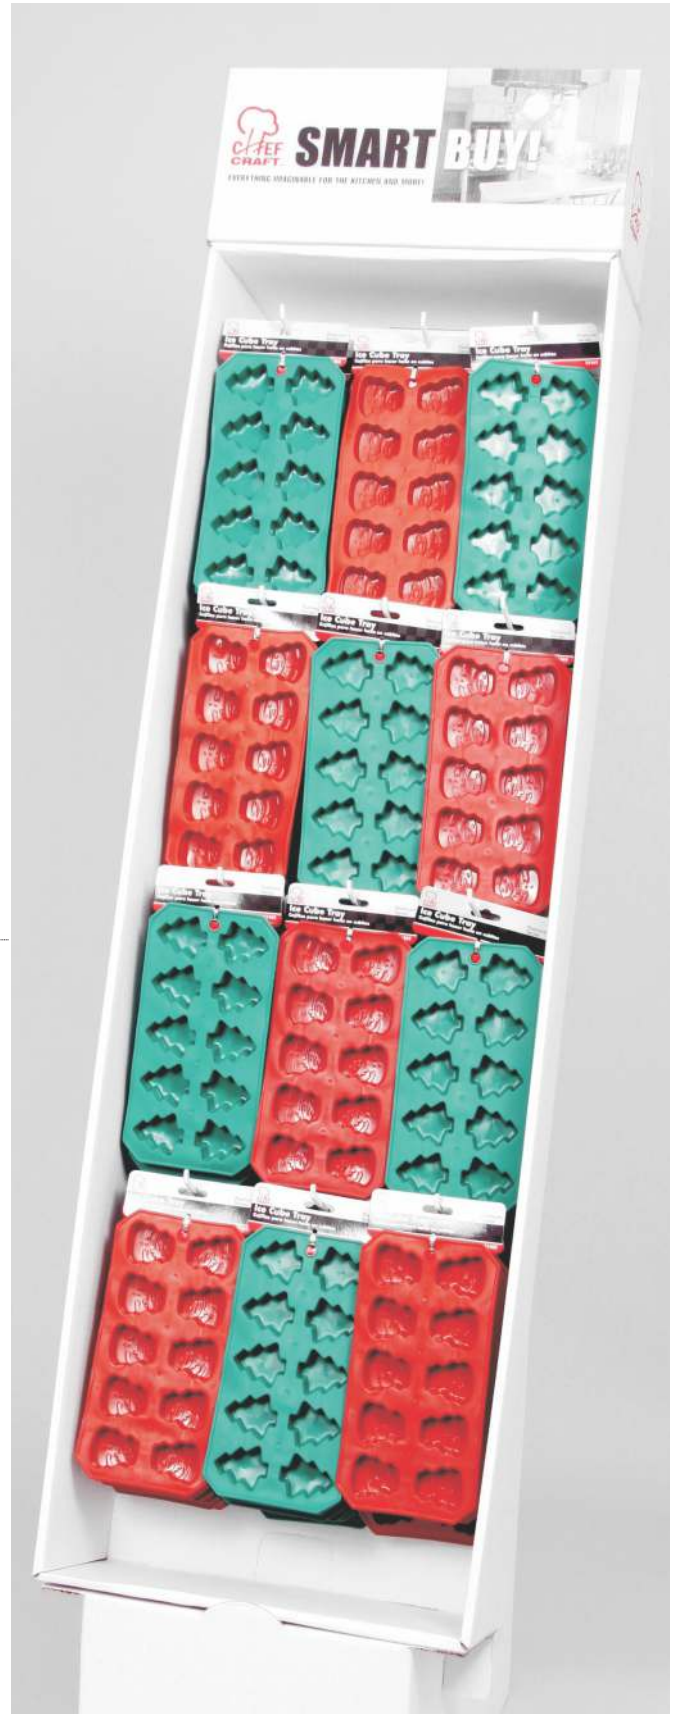

Flexible Christmas Ice Cube Trays (Santa / Snowman Shapes)

70662

21462 Flexible Christmas Ice Cube Trays 72
(Green Tree / Red Snowman Shapes)

Pieces: 72

Shipping and Base included
Weight: 18 #
Dimensions: 45in.x 14.5in. X 13in.
Cubes: 4.91 cu.ft.

70672

21462 Flexible Christmas Ice Cube Trays 144
(Green Tree / Red Snowman Shapes)

Pieces: 144

Shipping and Base included
Weight: 33 #
Dimensions: 45in.x 14.5in. X 13in.
Cubes: 4.91 cu.ft.

Chef Craft Corp.

PO Box 370
Pewaukee, WI 53072-0370
Phone: (800) 628-3794
Fax: (800) 416-7448
E-mail: orders@chefcraft.com
Web Site: www.chefcraft.com

70662
72 pieces
Flexible Christmas Ice Cube Trays

Part #	Description	Qty,	UPC
21462	Flexible Christmas Ice Cube Trays (Green Tree / Red Snowman Shapes)	72	0 85455 21462 12

70672
144 pieces
Flexible Christmas Ice Cube Trays

Part #	Description	Qty,	UPC
21462	Flexible Christmas Ice Cube Trays (Green Tree / Red Snowman Shapes)	144	0 85455 21462 12