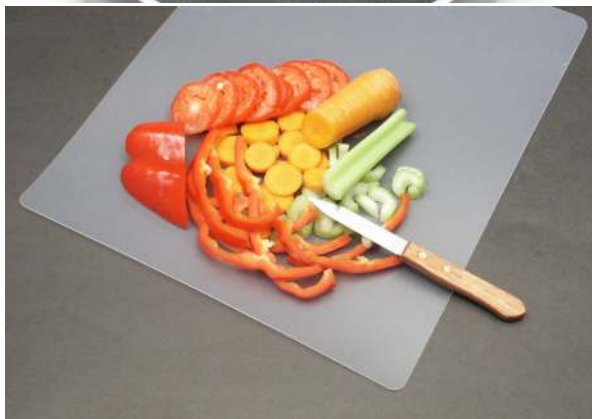

Cutting Mats & Paring Knives

70604

21296 Flexible Cutting and Chopping Mat	144
21131 Paring Knives, 2pc (Black Handles)	24
20980 Paring Knives, 4pc. (White Handles)	12

Pieces 180

Shipping and Base Included
Weight: 40 #
Dimensions: 45in.x 13.25in.x 15in.
Cubes: 5.17 cu.ft.