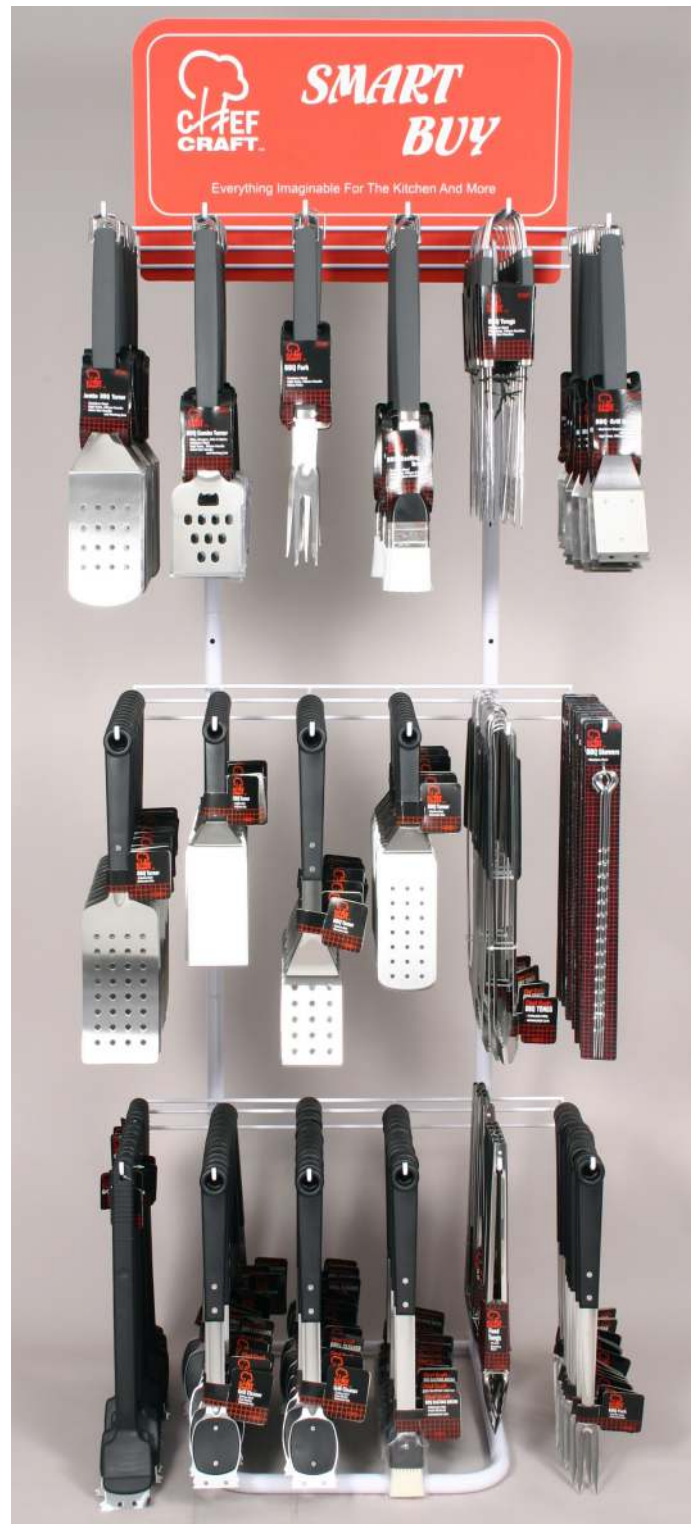

# BBQ Tool Assortment

70678

	Qty
20886 BBQ Jumbo Turner	12
20887 BBQ Plain Turner	12
20888 BBQ Slotted Turner	12
20889 BBQ Long Slotted Turner	12
20890 BBQ Fork	12
20891 BBQ Tongs	12
20957 BBQ Basting Brush 16 inch	12
20961 BBQ Grill Brush 16 inch	24
21466 BBQ Jumbo Turner	12
21467 BBQ Turner	12
21468 BBQ Fork	12
21469 BBQ Tongs1	12
21470 BBQ Basting Brush	12
21471 BBQ Grill Brush	12
21450 BBQ Skewers	12
15 inch Stainless Steel	
21452 Food tongs	12
16 inch Stainless Steel	
21367 Grill Brush 12 inch	12

Pieces: 216

Shipping and Rack Included  
Weight: 132 #