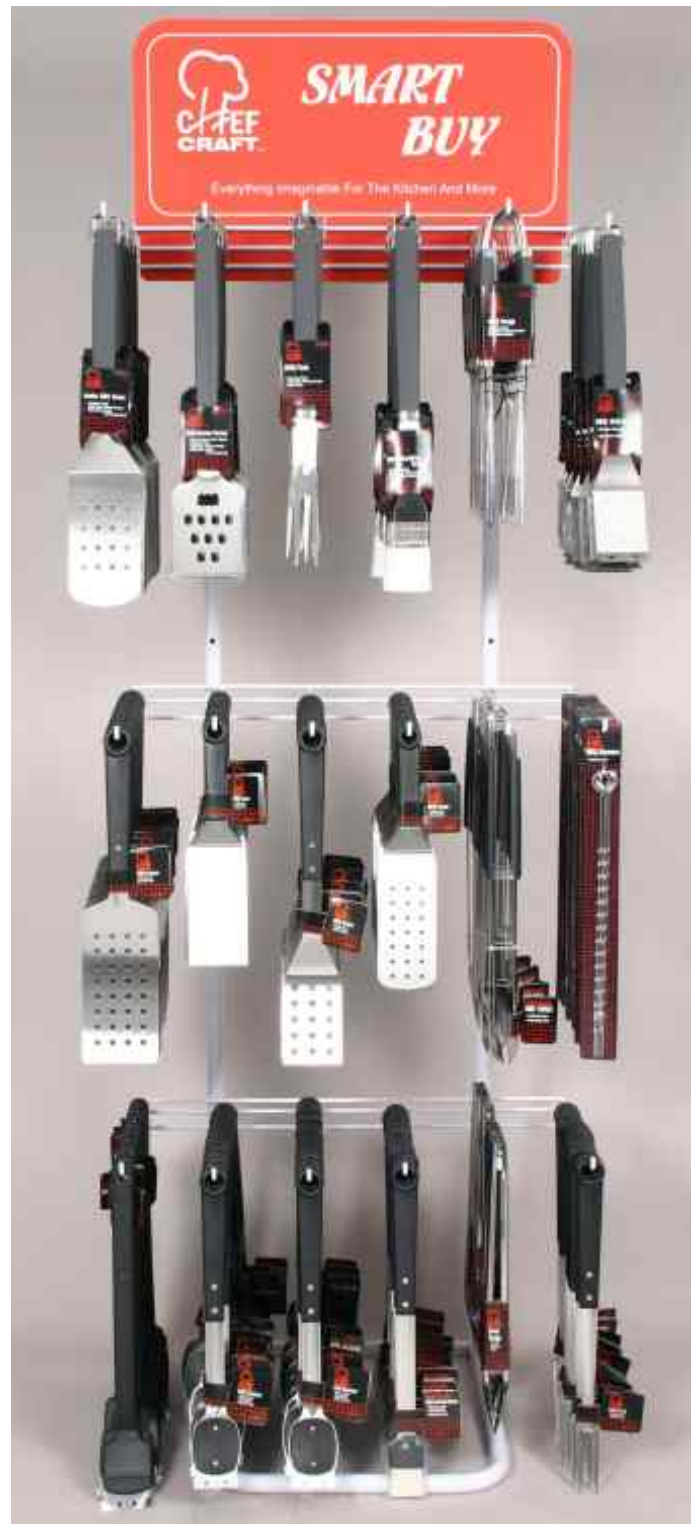

BBQ Tool Assortment

70678

		Qty
20886	BBQ Jumbo Turner	12
20887	BBQ Plain Turner	12
20888	BBQ Slotted Turner	12
20889	BBQ Long Slotted Turner	12
20890	BBQ Fork	12
20891	BBQ Tongs	12
20957	BBQ Basting Brush 16 inch	12
20961	BBQ Grill Brush 16 inch	24
21466	BBQ Jumbo Turner	12
21467	BBQ Turner	12
21468	BBQ Fork	12
21469	BBQ Tongs	12
21470	BBQ Basting Brush	12
21471	BBQ Grill Brush	12
21450	BBQ Skewers	
	15 inch Stainless Steel	12
21452	Food tongs	
	16 inch Stainless Steel	12
21367	Grill Brush 12 inch	12

Pieces: 216

Shipping and Rack Included
Weight: 132 #